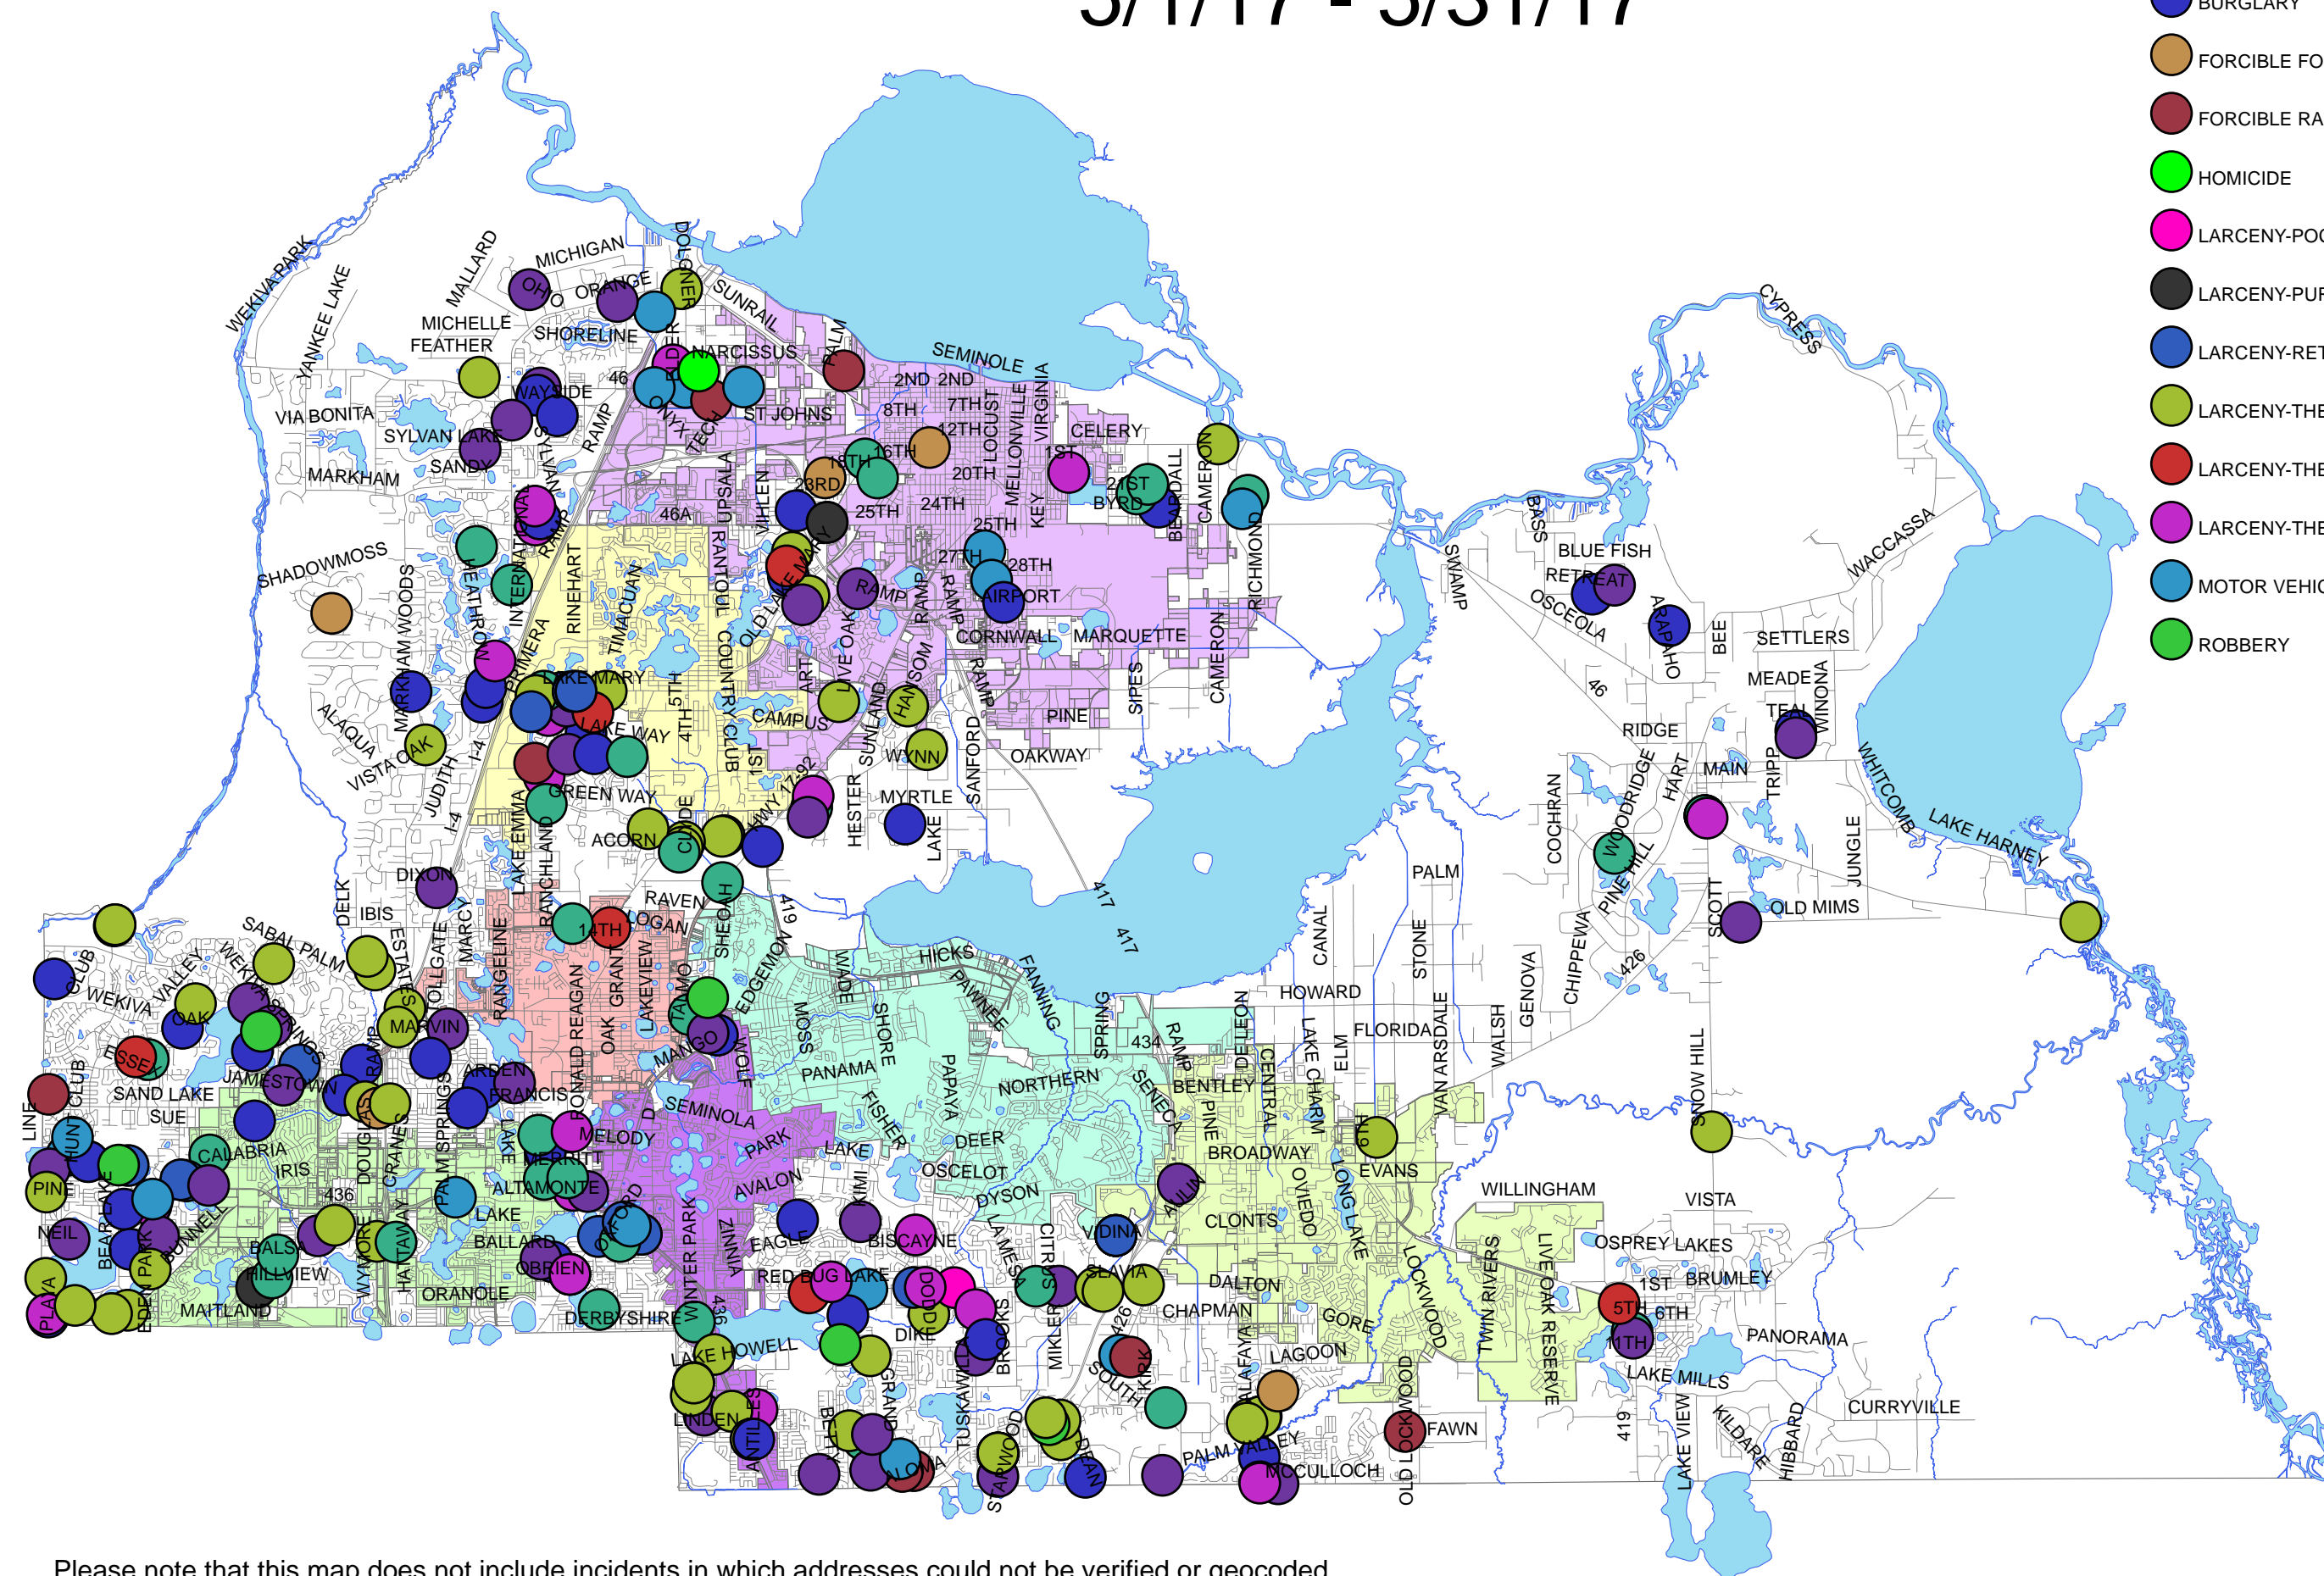

PART I CRIMES

5/1/17 - 5/31/17

- AGGRAVATED ASSAULT
- ALL OTHER LARCENY
- BURGLARY
- FORCIBLE FONDLING
- FORCIBLE RAPE
- HOMICIDE
- LARCENY-POCKET PICKING
- LARCENY-PURSE SNATCHING
- LARCENY-RETAIL THEFT/SHOPLIFTING
- LARCENY-THEFT FROM MOTOR VEHICLE/NO PARTS
- LARCENY-THEFT OF BICYCLES
- LARCENY-THEFT OF MOTOR VEHICLE PARTS/ACCESSORIES
- MOTOR VEHICLE THEFT
- ROBBERY

Please note that this map does not include incidents in which addresses could not be verified or geocoded.